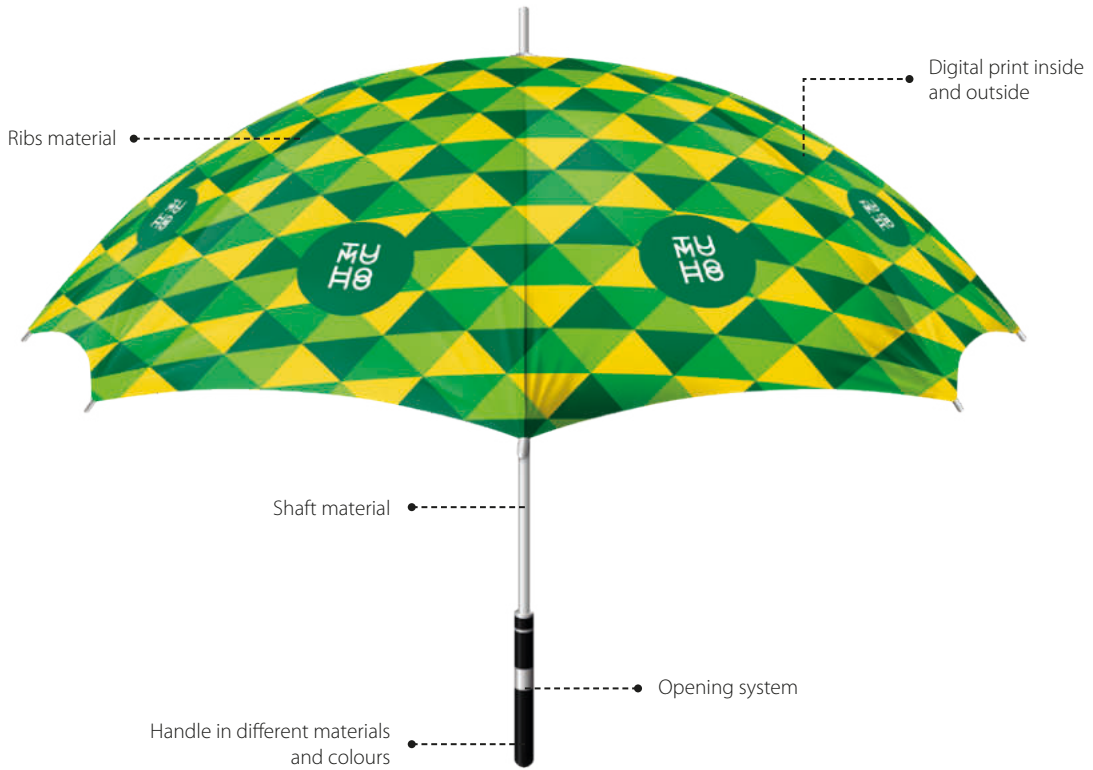

# UMBRELLAS

Choose your model from 21' to 30'

Choose your colour within 8 available colours in Polyester or Pongee, or make your own colour

Choose your frame: metal or fiberglass, manual or automatic

Choose your decoration method: silkscreen, transfer, digital print or doming on handle