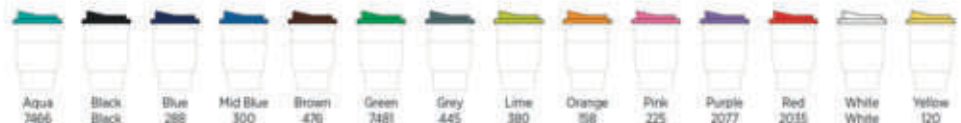

FIND OUT HERE...

MIX AND MATCH COLOUR OPTIONS

For many of our Americano Models, you can mix and match the colours to create your perfect combination...

& MIX & MATCH

Lid colours

Grip colours

(Tyre grip available in black only)

CLIP-ON
LID

BRITE-
AMERICANO
ESPRESSO

210091

BRITE-
AMERICANO
MEDIO

210009

BRITE-
AMERICANO
PRIMO

210011

BRITE-
AMERICANO
ESPRESSO
SPILL-PROOF